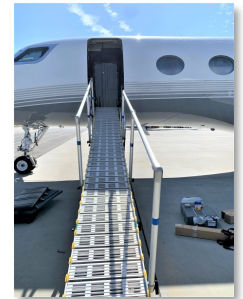

PORTABLE JET RAMP SYSTEM

Convenient, Safe, & Trouble-Free Private Aircraft Access

FEATURES & BENEFITS

- **Rolls Up for Easy Handling and Convenient Storage.**
- **Easily Divides Into Lightweight Sections**
- **1,000 lbs Capacity Made of Aircraft Quality Aluminum**
- **Available with Handrails for Passenger Safety**

JET SYSTEM INCLUDES:

Roll-A-Ramp®

Adjustable Support Stands

Quick Connect Pins

Extended Upper Load-Bearing Plate

Handrails

PORTABLE JET RAMP SYSTEM

JET SYSTEM 3 (Handrails on Two Sides)

JET-3 Includes:

22" x 24' Roll-A-Ramp®, Extended 22" load bearing plate, support stands (3 pair), Quick-Connect pins (3 pair), ramp straps (3), 5 foot handrail kits (6)

JET SYSTEM 2 (Handrails on One Side)

JET-2 Includes:

22" x 24' Roll-A-Ramp®, Extended 22" load bearing plate, support stands (3 pair), Quick-Connect pins (3 pair), ramp straps (3), 5 foot handrail kits (3), 5 foot handrail kits (2)

JET SYSTEM 1 (No Handrails)