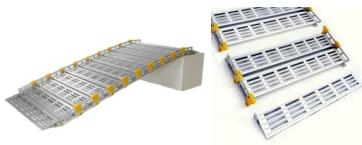

PORTABLE JET RAMP SYSTEM

Convenient, Safe, & Trouble-Free Private Aircraft Access

FEATURES & BENEFITS

- **Rolls Up for Easy Handling and Convenient Storage.**
- **Easily Divides Into Lightweight Sections**
- **1,000 lbs Capacity Made of Aircraft Quality Aluminum**
- **Available with Handrails for Passenger Safety**

JET SYSTEM INCLUDES:

Roll-A-Ramp®

Adjustable Support Stands

Quick Connect Pins

Extended Upper Load-Bearing Plate

Handrails

PORTABLE JET RAMP SYSTEM

JET SYSTEM 3 (Handrails on Two Sides)

JET-3 Includes:

22" x 24' Roll-A-Ramp®, Extended 22" load bearing plate, support stands (3 pair), Quick-Connect pins (3 pair), ramp straps (3), 5 foot handrail kits (6)

JET SYSTEM 2 (Handrails on One Side)

JET-2 Includes:

22" x 24' Roll-A-Ramp®, Extended 22" load bearing plate, support stands (3 pair), Quick-Connect pins (3 pair), ramp straps (3), 5 foot handrail kits (3), 5 foot handrail kits (2)

JET SYSTEM 1 (No Handrails)