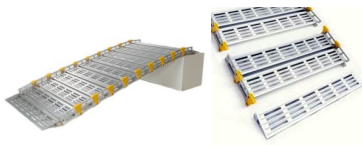

PORTABLE JET RAMP SYSTEM

Convenient, Safe & Trouble-Free Private Aircraft Access

FEATURES & BENEFITS

- Rolls up for easy handling and convenient storage
- Easily divides into lightweight sections
- 1,000 lbs capacity made of aircraft quality aluminum
- Available with handrails for passenger safety
- Ultra strong and secure

JET SYSTEM INCLUDES:

Roll-A-Ramp®

Adjustable Support Stands

Quick Connect Pins

Extended Upper Load-Bearing Plate

Handrails

PORTABLE JET RAMP SYSTEM

JET SYSTEM 3 Handrails two sides

JET-3 Includes:	RETAIL
22" x 24' Roll-A-Ramp®, Extended 22" load bearing plate, support stands (3 pair), Quick-Connect pins (3 pair), ramp straps (3), 5 foot handrail kits (6)	\$6,970

JET SYSTEM 2 Handrails one side