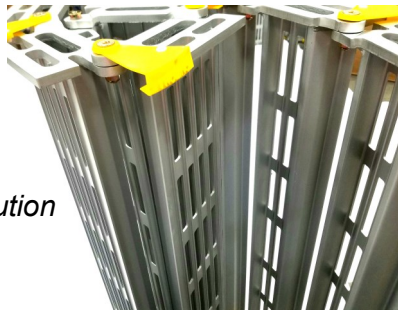

1-866-883-4722 rollaramp.com sales@rollaramp.com